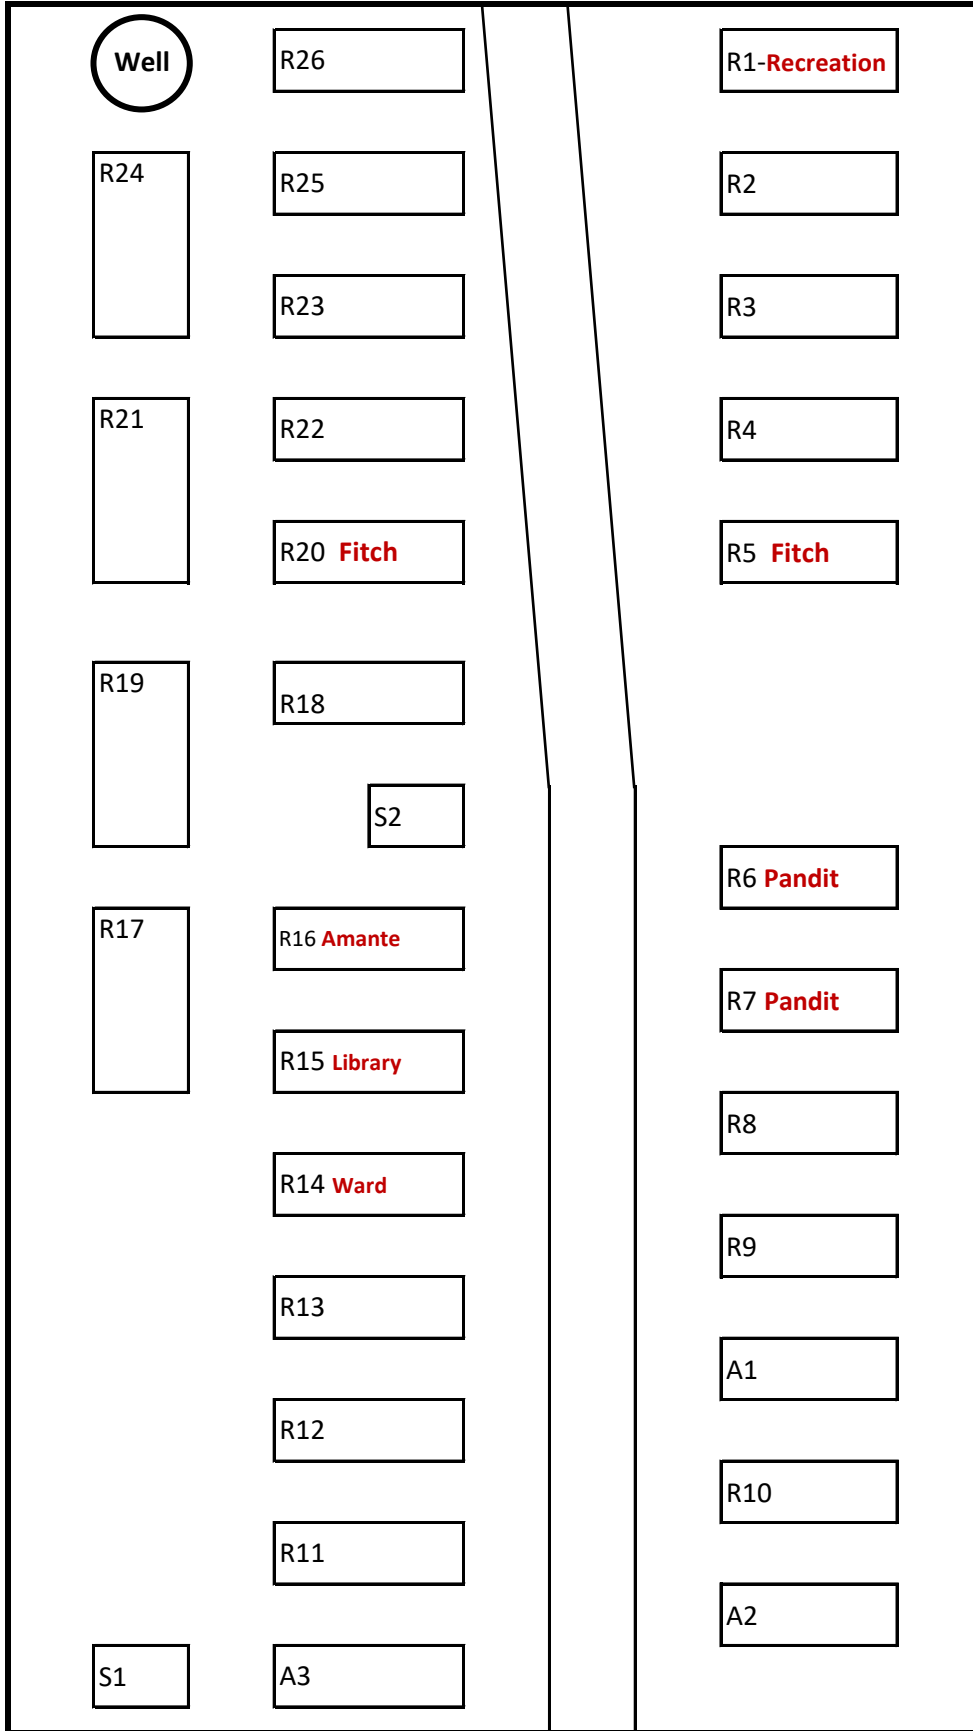

Norfolk Community Garden Plot Plan

EAST GATE

WEST GATE

Plot Size Key:

Regular (R) = 12'
Small (S) = 6'
Accessible (A) = 10'

Plot map not to scale.
Plots in each category
are the same size.
(see size key above)

Plots with
names=taken. Plots
may be in process. Ask
for availability.